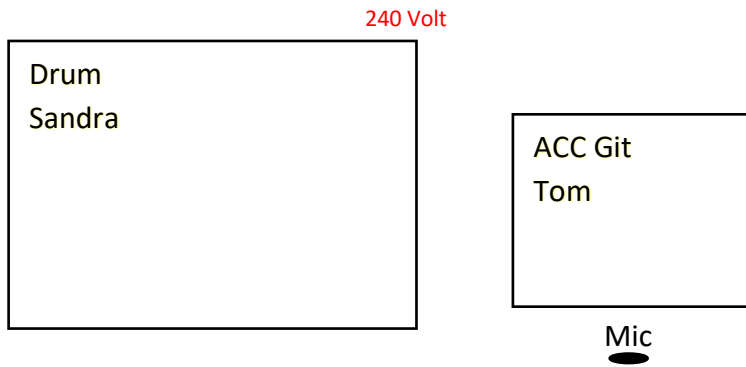

Mr.Tom Acoustic

We need a stage min 2m x 2m

Power 240 Volt

1.	BD	Beta 91		own
2.	Snare top	SM 57		own
3.	HiHat	Technicaudio	Stand	own
4.	Tom	Sennheiser e604		own
5.	Tom	Sennheiser e604		own
6.	Oh	Technicaudio		own
7.	ACC Tom	XLR		own
8.	Voc Tom	S 55	Stand	own
9.				
10.				